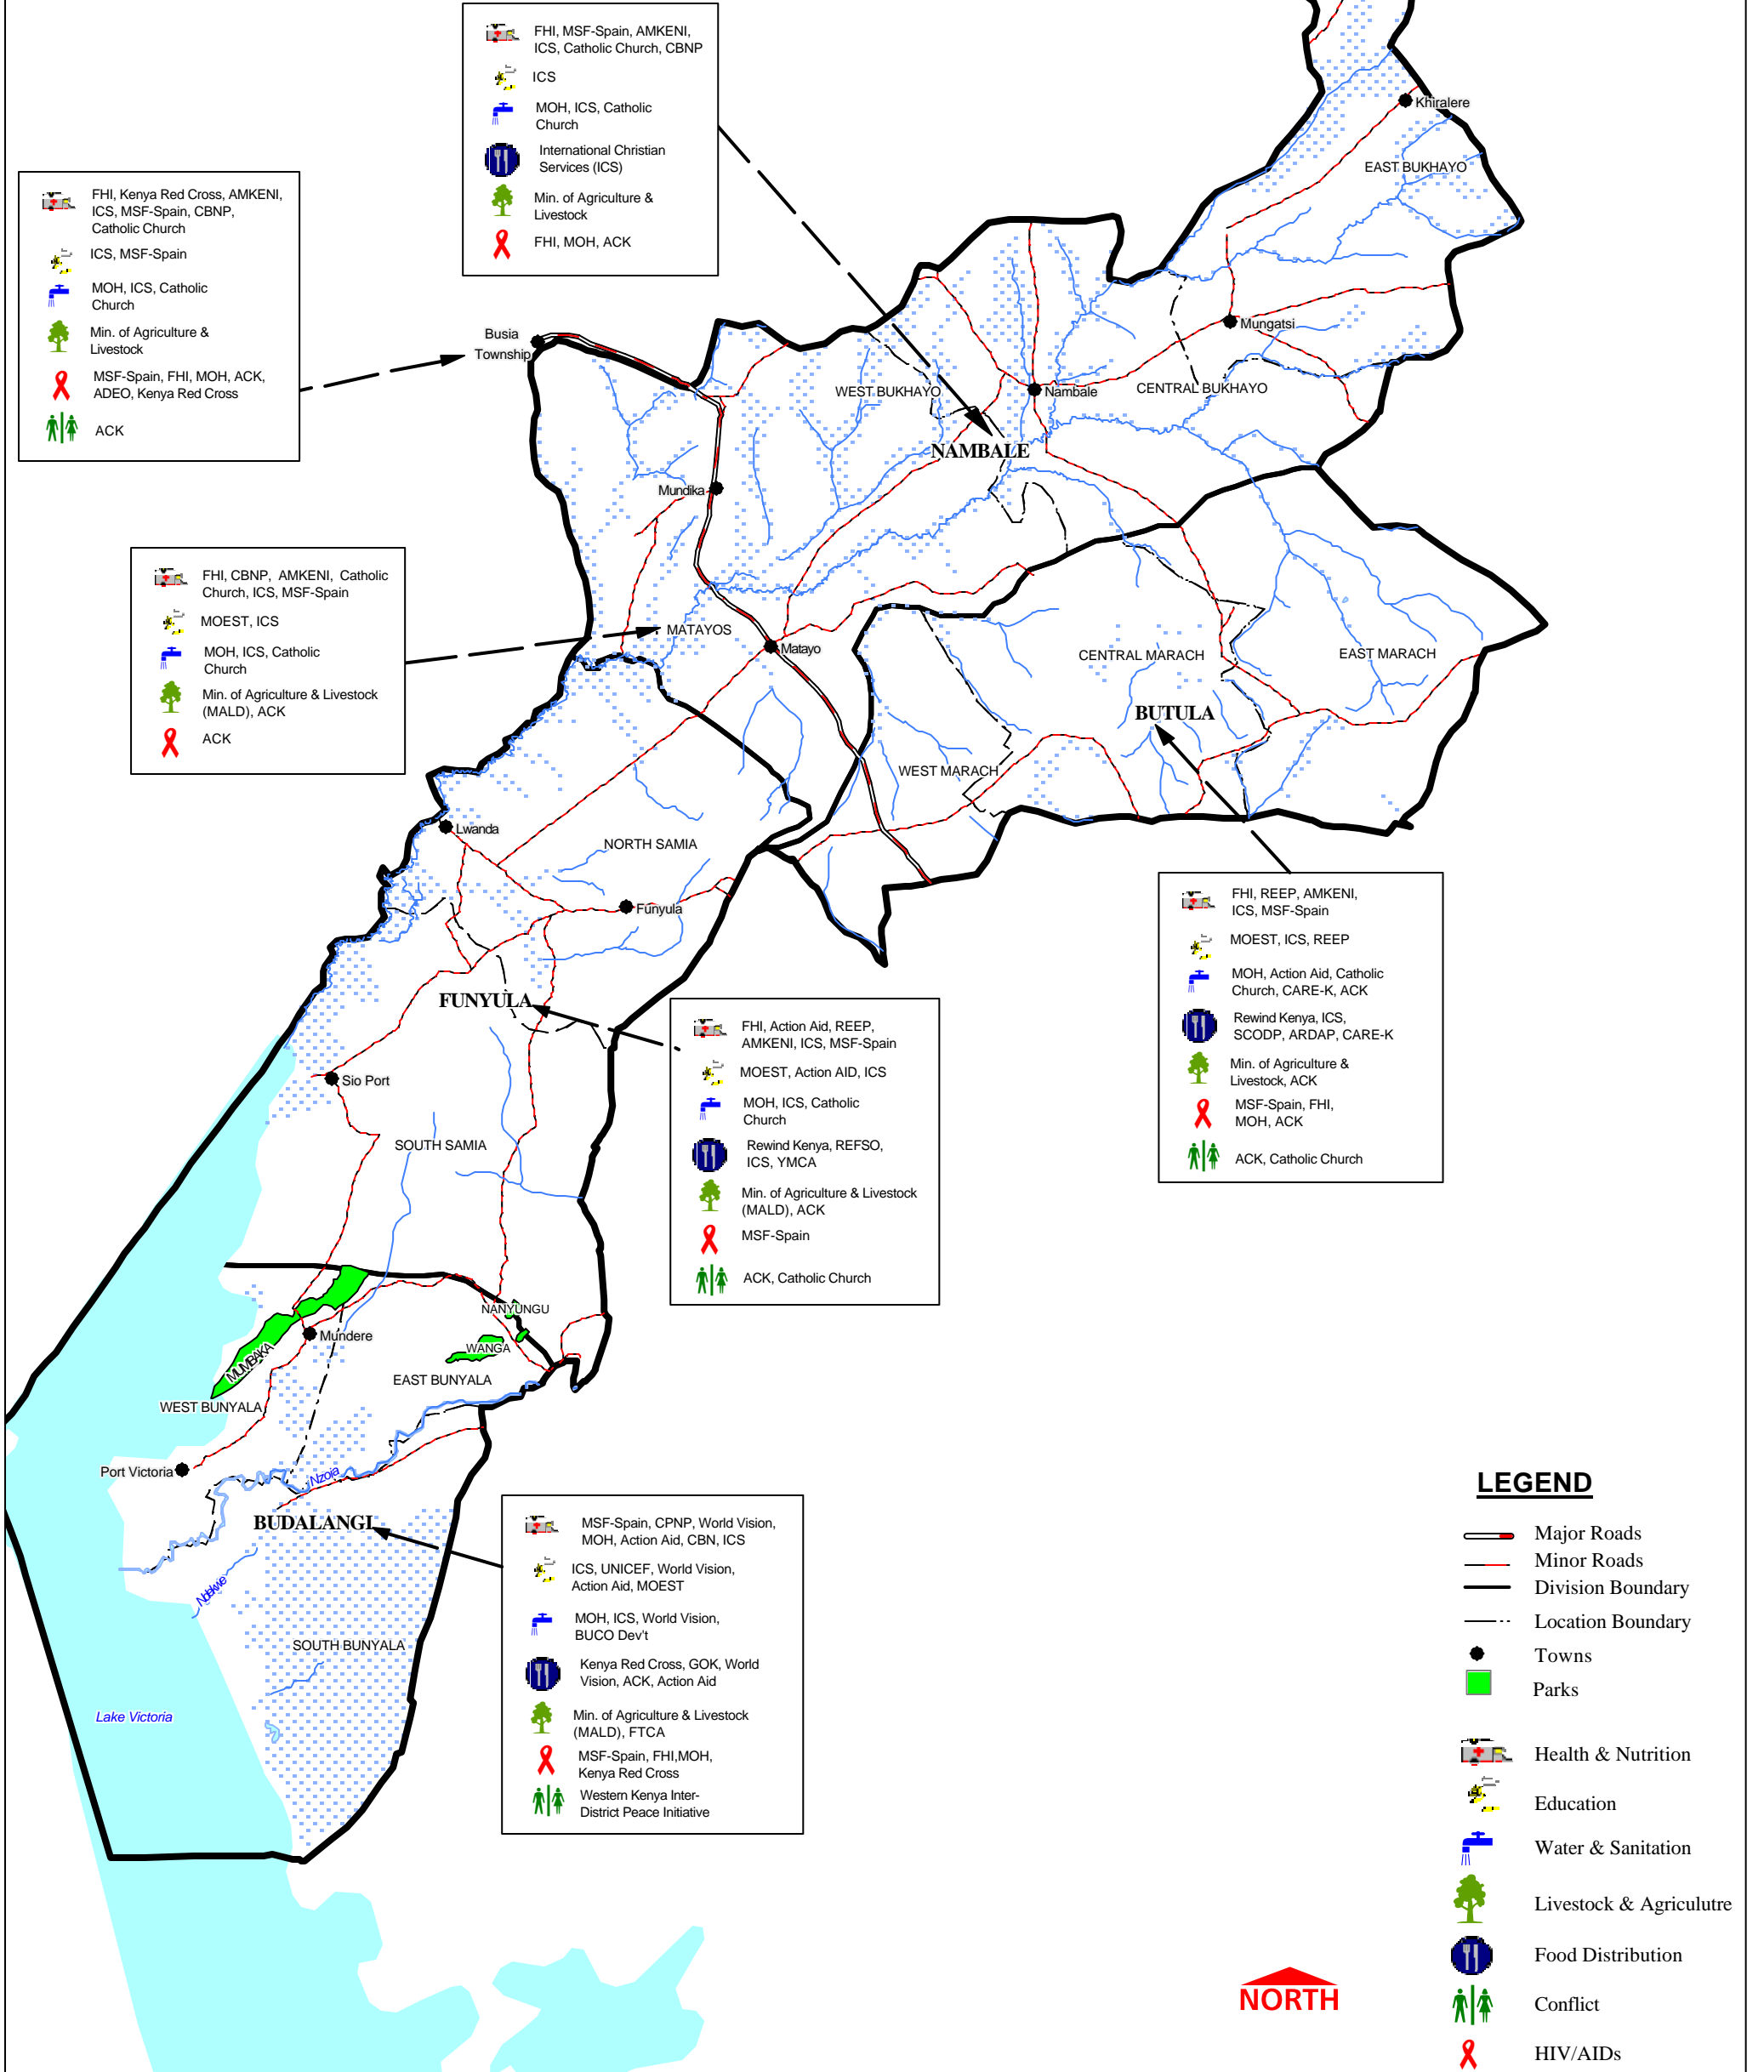

BUSIA DISTRICT

- FHI, Kenya Red Cross, AMKENI, ICS, MSF-Spain, CBNP, Catholic Church
- ICS, MSF-Spain
- MOH, ICS, Catholic Church
- Min. of Agriculture & Livestock
- MSF-Spain, FHI, MOH, ACK, ADEO, Kenya Red Cross
- ACK

- FHI, REEP, AMKENI, ICS, MSF-Spain
- MOEST, ICS, REEP
- MOH, Action Aid, Catholic Church, CARE-K, ACK
- Rewind Kenya, ICS, SCODP, ARDAP, CARE-K
- Min. of Agriculture & Livestock, ACK
- MSF-Spain, FHI, MOH, ACK
- ACK, Catholic Church

- MSF-Spain, CPNP, World Vision, MOH, Action Aid, CBN, ICS
- ICS, UNICEF, World Vision, Action Aid, MOEST
- MOH, ICS, World Vision, BUCO Dev't
- Kenya Red Cross, GOK, World Vision, ACK, Action Aid
- Min. of Agriculture & Livestock (MALD), FTCA
- MSF-Spain, FHI, MOH, Kenya Red Cross
- Western Kenya Inter-District Peace Initiative

LEGEND

- Major Roads
- Minor Roads
- Division Boundary
- Location Boundary
- Towns
- Parks
- Health & Nutrition
- Education
- Water & Sanitation
- Livestock & Agriculture
- Food Distribution
- Conflict
- HIV/AIDS